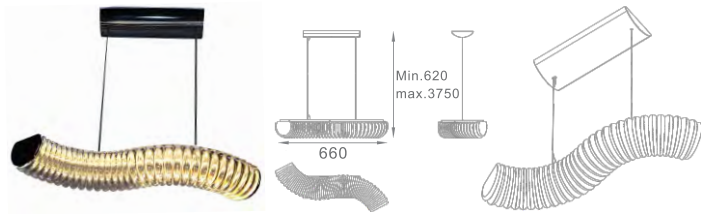

W series Hospitality Pendant

W - Hospitality Pendant series

Description

W-series dimmable pendant fixtures
Decorative, colorful, unlimited design
possibility available in 4 contemporary
tints: Amber, Champagne, Clear, Steel Grey

LED Performance

CCT: 3000K
CRI: >80+ (90+ available)
LIFE: 80% of initial lumens after 30,000 hours
Warranty: 3 years limited warranty

W45

W30S

W30L

Technical Specifications

Operating Temperature: -20°~40°

Model	Input	Output	LED	LEDs	Power Cons.	Color	CCT	FLUX
W45	120V Dimmable	DC20~26V/240mA*2	OSRAM 5630	45	52W	Clear	2800K	4200lm
W30S	120V Dimmable	DC20~26V/240mA*2	OSRAM 5630	30	34W	Frosted Champagne	2800K	2800lm
W30L	120V Dimmable	DC20~26V/240mA*2	OSRAM 5630	30	34W	Gray	2800K	2800lm

W - Hospitality wall sconce series

Description

W-series dimmable sconce fixtures
Decorative, colorful, unlimited design
possibility available in 4 contemporary
tints: Amber, Champagne, Clear, Steel Grey