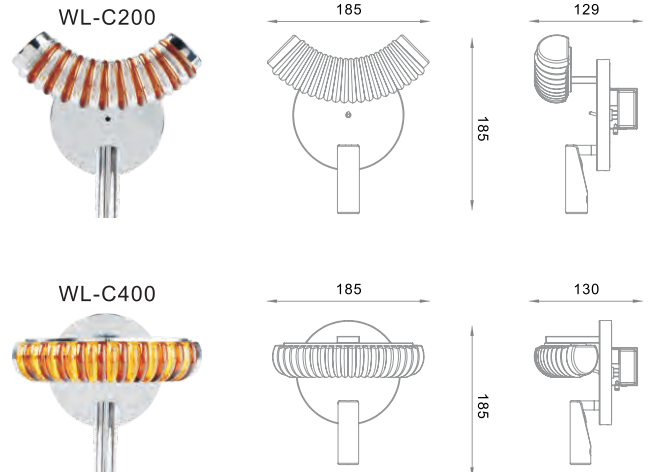

LED Performance

CCT: 3000K
CRI: >80+ (90+ available)
LIFE: 80% of initial lumens after 30,000 hours
Warranty: 3 years limited warranty