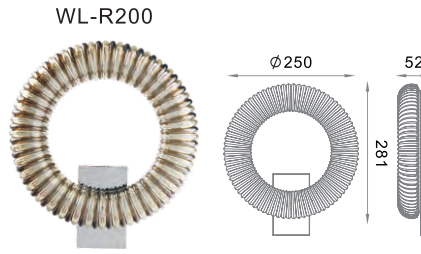

LED Performance

CCT: 3000K
CRI: >80+ (90+ available)
LIFE: 80% of initial lumens after 30,000 hours
Warranty: 3 years limited warranty

Technical Specifications

Operating Temperature: -20°~40°

Model	Input	Output	LED	LEDs	Power Cons.	Color	CCT	FLUX
WL-C28	120V Dimmable	DC20~26V/240mA*2	OSRAM 5630	28	13.24W	Clear	2800K	980lm
WL-C100 WL-C200	120V 60Hz	DC12V	EDISON 3528	21	3W	Frosted Champagne	3000K	250lm
WL-C300 WL-C400	120V 60Hz	DC12V	EDISON 3528	21	3W	Gray	3000K	250lm

W - Hospitality wall sconce series

Description

W-series dimmable sconce fixtures
Decorative, colorful, unlimited design
possibility available in 4 contemporary
tints: Amber, Champagne, Clear, Steel Grey

LED Performance

CCT: 3000K
CRI: >80+ (90+ available)
LIFE: 80% of initial lumens after 30,000 hours
Warranty: 3 years limited warranty

Technical Specifications

Operating Temperature: -20°~40°

Model	Input	Output	LED	LEDs	Power Cons.	Color	CCT	FLUX
WL-410 WL-420	120V 60Hz	DC24V	EDISON 3528	42	3W	Clear	3000K	250lm
WL-510	120V 60Hz	DC24V	EDISON 3528	42	6W		Frosted	3000K
WL-520 WL-530	120V 60Hz	DC12V	EDISON 3528	42	3W	Champagne	3000K	250lm
WL-R100 WL-R200 WL-R300	120V 60Hz	DC24V	EDISON 3528	84	6W		Gray	3000K