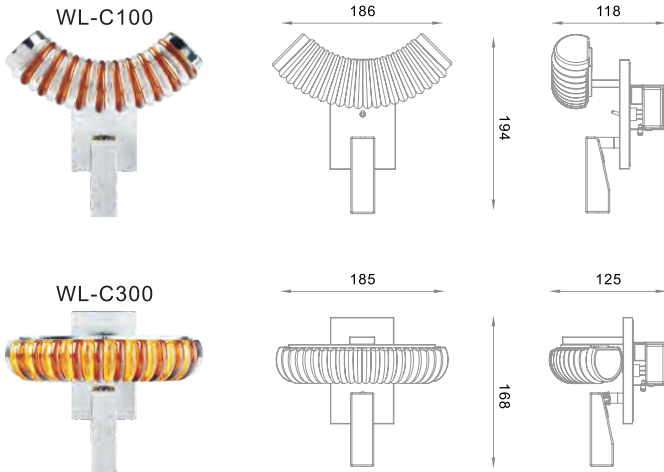

LED Performance

CCT: 3000K
CRI: >80+ (90+ available)
LIFE: 80% of initial lumens after 30,000 hours
Warranty: 3 years limited warranty