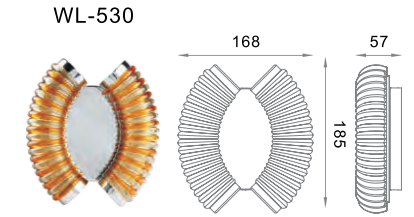

LED Performance

CCT: 3000K
CRI: >80+ (90+ available)
LIFE: 80% of initial lumens after 30,000 hours
Warranty: 3 years limited warranty