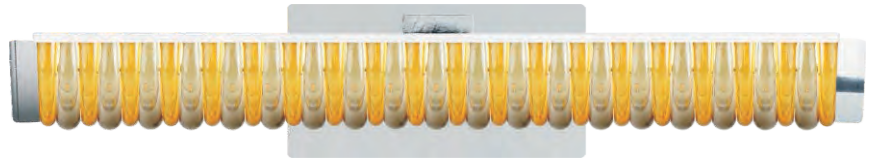

W - Hospitality wall sconce series

NEW

Description

W-series dimmable sconce fixtures
Decorative, colorful, unlimited design
possibility available in 4 contemporary
tints: Amber, Champagne, Clear, Steel Grey

LED Performance

CCT: 3000K
CRI: >80+ (90+ available)
LIFE: 80% of initial lumens after 30,000 hours
Warranty: 3 years limited warranty