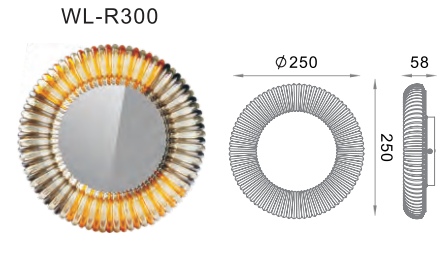

LED Performance

CCT: 3000K
CRI: >80+ (90+ available)
LIFE: 80% of initial lumens after 30,000 hours
Warranty: 3 years limited warranty

Technical Specifications

Operating Temperature: -20°~40°

Model	Input	Output	LED	LEDs	Power Cons.	Color	CCT	FLUX
WL-C28	120V Dimmable	DC20~26V/240mA*2	OSRAM 5630	28	13.24W	Clear	2800K	980lm
WL-C100 WL-C200	120V 60Hz	DC12V	EDISON 3528	21	3W	Frosted Champagne	3000K	250lm
WL-C300 WL-C400	120V 60Hz	DC12V	EDISON 3528	21	3W	Gray	3000K	250lm

W - Hospitality wall sconce series

Description

W-series dimmable sconce fixtures
Decorative, colorful, unlimited design
possibility available in 4 contemporary
tints: Amber, Champagne, Clear, Steel Grey

LED Performance

CCT: 3000K
CRI: >80+ (90+ available)
LIFE: 80% of initial lumens after 30,000 hours
Warranty: 3 years limited warranty

Technical Specifications

Operating Temperature: -20°~40°

Model	Input	Output	LED	LEDs	Power Cons.	Color	CCT	FLUX
WL-410 WL-420	120V 60Hz	DC24V	EDISON 3528	42	3W	Clear	3000K	250lm
WL-510	120V 60Hz	DC24V	EDISON 3528	42	6W		Frosted	3000K
WL-520 WL-530	120V 60Hz	DC12V	EDISON 3528	42	3W	Champagne	3000K	250lm
WL-R100 WL-R200 WL-R300	120V 60Hz	DC24V	EDISON 3528	84	6W		Gray	3000K