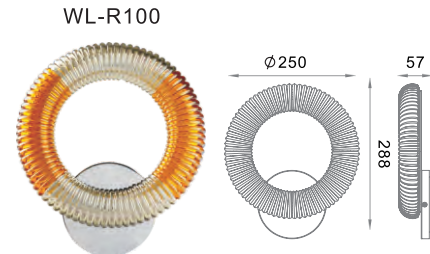

LED Performance

CCT: 3000K
CRI: >80+ (90+ available)
LIFE: 80% of initial lumens after 30,000 hours
Warranty: 3 years limited warranty

W45

W30S

W30L

Technical Specifications

Operating Temperature: -20°~40°

Model	Input	Output	LED	LEDs	Power Cons.	Color	CCT	FLUX
W45	120V Dimmable	DC20~26V/240mA*2	OSRAM 5630	45	52W	Clear	2800K	4200lm
W30S	120V Dimmable	DC20~26V/240mA*2	OSRAM 5630	30	34W	Frosted Champagne	2800K	2800lm
W30L	120V Dimmable	DC20~26V/240mA*2	OSRAM 5630	30	34W	Gray	2800K	2800lm

LED Performance

CCT: 3000K
CRI: >80+ (90+ available)
LIFE: 80% of initial lumens after 30,000 hours
Warranty: 3 years limited warranty

Technical Specifications

Operating Temperature: -20°~40°

Model	Input	Output	LED	LEDs	Power Cons.	Color	CCT	FLUX
WL-C28	120V Dimmable	DC20~26V/240mA*2	OSRAM 5630	28	13.24W	Clear	2800K	980lm
WL-C100 WL-C200	120V 60Hz	DC12V	EDISON 3528	21	3W	Frosted Champagne	3000K	250lm
WL-C300 WL-C400	120V 60Hz	DC12V	EDISON 3528	21	3W	Gray	3000K	250lm

W - Hospitality wall sconce series

Description

W-series dimmable sconce fixtures
Decorative, colorful, unlimited design
possibility available in 4 contemporary
tints: Amber, Champagne, Clear, Steel Grey

LED Performance

CCT: 3000K
CRI: >80+ (90+ available)
LIFE: 80% of initial lumens after 30,000 hours
Warranty: 3 years limited warranty

Technical Specifications

Operating Temperature: -20°~40°

Model	Input	Output	LED	LEDs	Power Cons.	Color	CCT	FLUX
WL-410 WL-420	120V 60Hz	DC24V	EDISON 3528	42	3W	Clear	3000K	250lm
WL-510	120V 60Hz	DC24V	EDISON 3528	42	6W		Frosted	3000K
WL-520 WL-530	120V 60Hz	DC12V	EDISON 3528	42	3W	Champagne	3000K	250lm
WL-R100 WL-R200 WL-R300	120V 60Hz	DC24V	EDISON 3528	84	6W		Gray	3000K