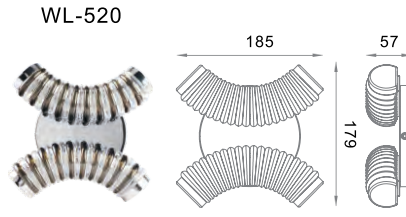

LED Performance

CCT: 3000K
CRI: >80+ (90+ available)
LIFE: 80% of initial lumens after 30,000 hours
Warranty: 3 years limited warranty