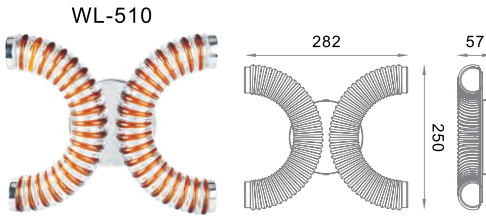

LED Performance

CCT: 3000K
CRI: >80+ (90+ available)
LIFE: 80% of initial lumens after 30,000 hours
Warranty: 3 years limited warranty

Technical Specifications

Operating Temperature: -20°~40°

Model	Input	Output	LED	LEDs	Power Cons.	Color	CCT	FLUX
WL-C28	120V Dimmable	DC20~26V/240mA*2	OSRAM 5630	28	13.24W	Clear	2800K	980lm
WL-C100 WL-C200	120V 60Hz	DC12V	EDISON 3528	21	3W	Frosted Champagne	3000K	250lm
WL-C300 WL-C400	120V 60Hz	DC12V	EDISON 3528	21	3W	Gray	3000K	250lm

W - Hospitality wall sconce series

Description

W-series dimmable sconce fixtures
Decorative, colorful, unlimited design
possibility available in 4 contemporary
tints: Amber, Champagne, Clear, Steel Grey

LED Performance

CCT: 3000K
CRI: >80+ (90+ available)
LIFE: 80% of initial lumens after 30,000 hours
Warranty: 3 years limited warranty

Technical Specifications

Operating Temperature: -20°~40°

Model	Input	Output	LED	LEDs	Power Cons.	Color	CCT	FLUX
WL-410 WL-420	120V 60Hz	DC24V	EDISON 3528	42	3W	Clear	3000K	250lm
WL-510	120V 60Hz	DC24V	EDISON 3528	42	6W		Frosted	3000K
WL-520 WL-530	120V 60Hz	DC12V	EDISON 3528	42	3W	Champagne	3000K	250lm
WL-R100 WL-R200 WL-R300	120V 60Hz	DC24V	EDISON 3528	84	6W		Gray	3000K