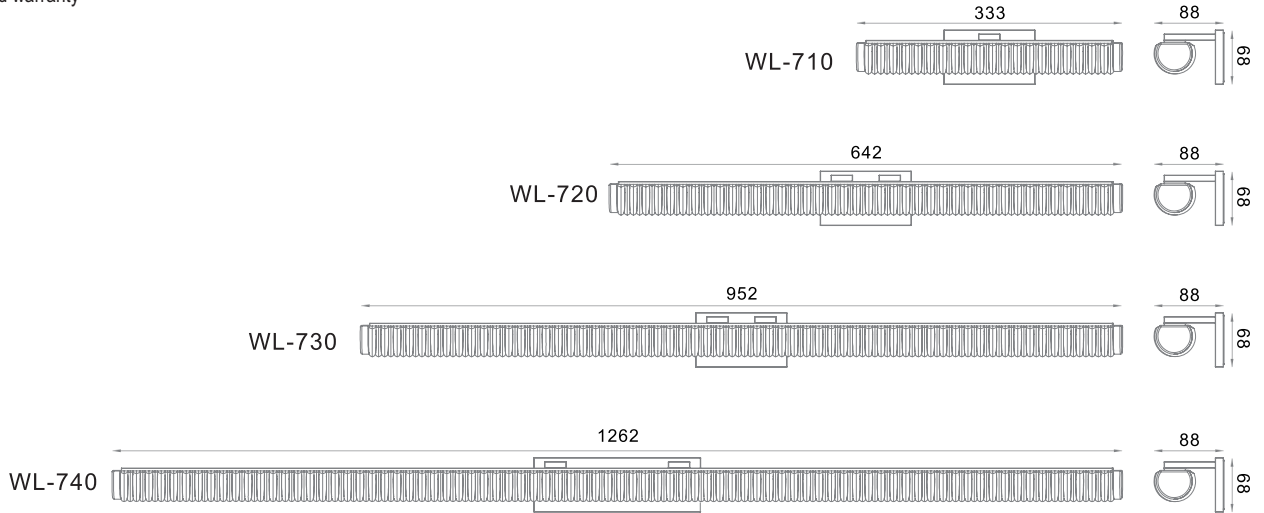

W - Hospitality wall sconce series

NEW

Description

W-series dimmable sconce fixtures
Decorative, colorful, unlimited design
possibility available in 4 contemporary
tints: Amber, Champagne, Clear, Steel Grey

LED Performance

CCT: 3000K
CRI: >80+ (90+ available)
LIFE: 80% of initial lumens after 30,000 hours
Warranty: 3 years limited warranty