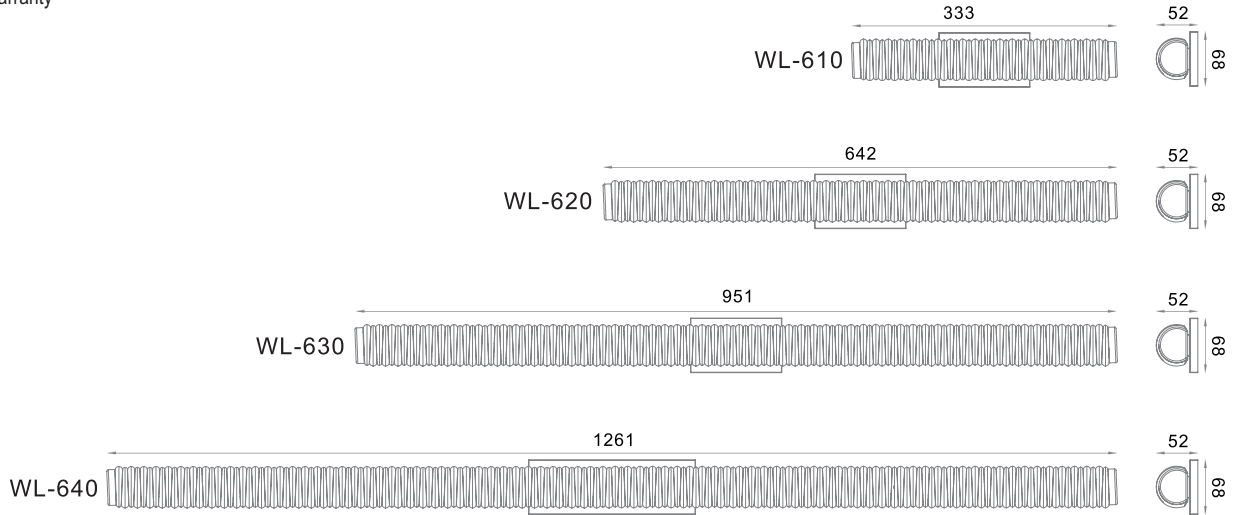

LED Performance

CCT: 3000K
CRI: >80+ (90+ available)
LIFE: 80% of initial lumens after 30,000 hours
Warranty: 3 years limited warranty