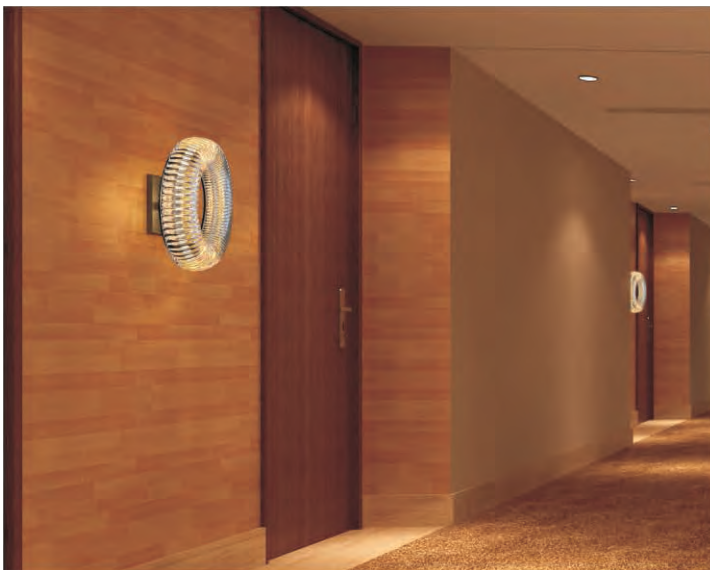

W - Hospitality wall sconce series

Description

W-series dimmable sconce fixtures
 Decorative, colorful, unlimited design
 possibility available in 4 contemporary
 tints: Amber, Champagne, Clear, Steel Grey