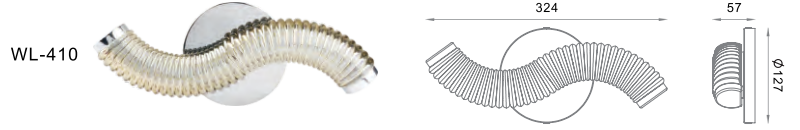

LED Performance

CCT: 3000K
CRI: >80+ (90+ available)
LIFE: 80% of initial lumens after 30,000 hours
Warranty: 3 years limited warranty