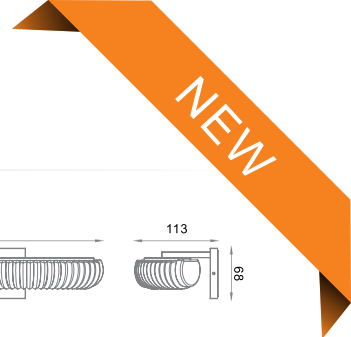

W - Hospitality wall sconce series