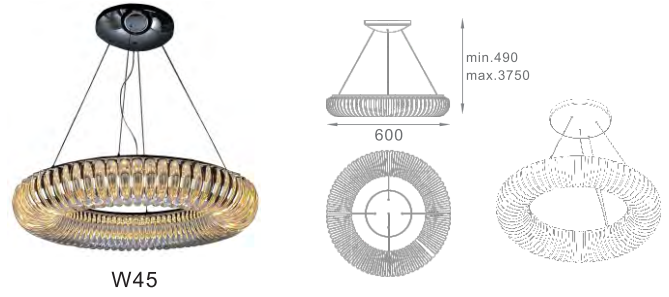

W series Hospitality Pendant

W - Hospitality Pendant series

Description

W-series dimmable pendant fixtures
Decorative, colorful, unlimited design
possibility available in 4 contemporary
tints: Amber, Champagne, Clear, Steel Grey

LED Performance

CCT: 3000K
CRI: >80+ (90+ available)
LIFE: 80% of initial lumens after 30,000 hours
Warranty: 3 years limited warranty

W45

W30S

W30L

Technical Specifications

Operating Temperature: -20°~40°

Model	Input	Output	LED	LEDs	Power Cons.	Color	CCT	FLUX
W45	120V Dimmable	DC20~26V/240mA*2	OSRAM 5630	45	52W	Clear	2800K	4200lm
W30S	120V Dimmable	DC20~26V/240mA*2	OSRAM 5630	30	34W	Frosted Champagne	2800K	2800lm
W30L	120V Dimmable	DC20~26V/240mA*2	OSRAM 5630	30	34W	Gray	2800K	2800lm

W - Hospitality wall sconce series

Description

W-series dimmable sconce fixtures
Decorative, colorful, unlimited design
possibility available in 4 contemporary
tints: Amber, Champagne, Clear, Steel Grey