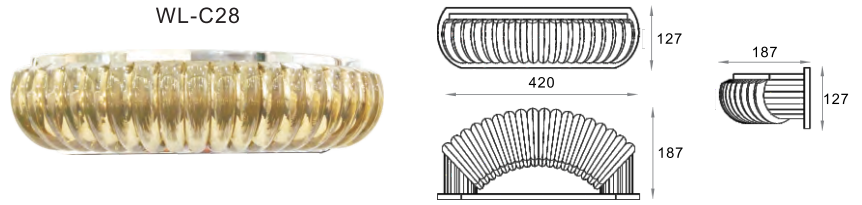

LED Performance

CCT: 3000K
CRI: >80+ (90+ available)
LIFE: 80% of initial lumens after 30,000 hours
Warranty: 3 years limited warranty

W45

W30S

W30L

Technical Specifications

Operating Temperature: -20°~40°

Model	Input	Output	LED	LEDs	Power Cons.	Color	CCT	FLUX
W45	120V Dimmable	DC20~26V/240mA*2	OSRAM 5630	45	52W	Clear	2800K	4200lm
W30S	120V Dimmable	DC20~26V/240mA*2	OSRAM 5630	30	34W	Frosted Champagne	2800K	2800lm
W30L	120V Dimmable	DC20~26V/240mA*2	OSRAM 5630	30	34W	Gray	2800K	2800lm

W - Hospitality wall sconce series

Description

W-series dimmable sconce fixtures
Decorative, colorful, unlimited design
possibility available in 4 contemporary
tints: Amber, Champagne, Clear, Steel Grey

LED Performance

CCT: 3000K
CRI: >80+ (90+ available)
LIFE: 80% of initial lumens after 30,000 hours
Warranty: 3 years limited warranty

Technical Specifications

Operating Temperature: -20°~40°

Model	Input	Output	LED	LEDs	Power Cons.	Color	CCT	FLUX
WL-C28	120V Dimmable	DC20~26V/240mA*2	OSRAM 5630	28	13.24W	Clear	2800K	980lm
WL-C100 WL-C200	120V 60Hz	DC12V	EDISON 3528	21	3W	Frosted Champagne	3000K	250lm
WL-C300 WL-C400	120V 60Hz	DC12V	EDISON 3528	21	3W	Gray	3000K	250lm