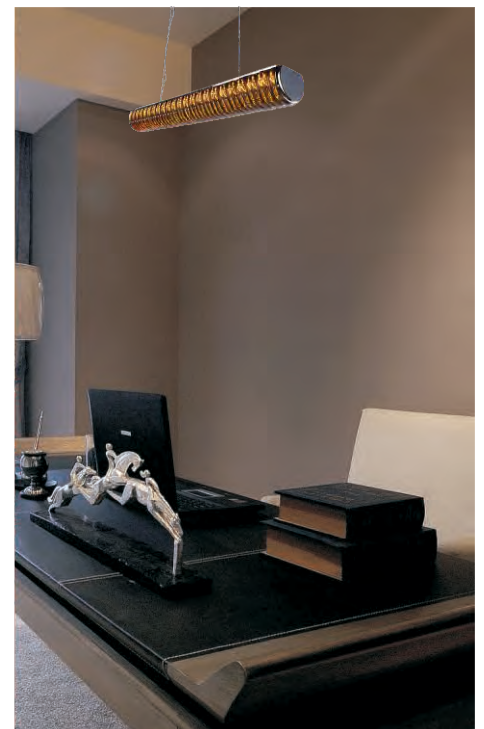

W series Hospitality Pendant

W - Hospitality Pendant series

Description

W-series dimmable pendant fixtures
Decorative, colorful, unlimited design
possibility available in 4 contemporary
tints: Amber, Champagne, Clear, Steel Grey

W - Hospitality wall sconce series

Description

W-series dimmable sconce fixtures
Decorative, colorful, unlimited design
possibility available in 4 contemporary
tints: Amber, Champagne, Clear, Steel Grey