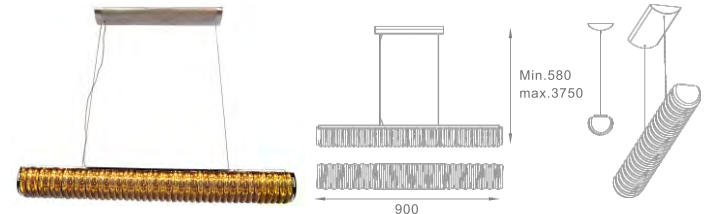

W series Hospitality Pendant

W - Hospitality Pendant series

Description

W-series dimmable pendant fixtures
Decorative, colorful, unlimited design
possibility available in 4 contemporary
tints: Amber, Champagne, Clear, Steel Grey

LED Performance

CCT: 3000K
CRI: >80+ (90+ available)
LIFE: 80% of initial lumens after 30,000 hours
Warranty: 3 years limited warranty

W45

W30S

W30L

Technical Specifications

Operating Temperature: -20°~40°

Model	Input	Output	LED	LEDs	Power Cons.	Color	CCT	FLUX
W45	120V Dimmable	DC20~26V/240mA*2	OSRAM 5630	45	52W	Clear	2800K	4200lm
W30S	120V Dimmable	DC20~26V/240mA*2	OSRAM 5630	30	34W	Frosted Champagne	2800K	2800lm
W30L	120V Dimmable	DC20~26V/240mA*2	OSRAM 5630	30	34W	Gray	2800K	2800lm

W - Hospitality wall sconce series

Description

W-series dimmable sconce fixtures
Decorative, colorful, unlimited design
possibility available in 4 contemporary
tints: Amber, Champagne, Clear, Steel Grey

LED Performance

CCT: 3000K
CRI: >80+ (90+ available)
LIFE: 80% of initial lumens after 30,000 hours
Warranty: 3 years limited warranty

Technical Specifications

Operating Temperature: -20°~40°

Model	Input	Output	LED	LEDs	Power Cons.	Color	CCT	FLUX
WL-C28	120V Dimmable	DC20~26V/240mA*2	OSRAM 5630	28	13.24W	Clear	2800K	980lm
WL-C100 WL-C200	120V 60Hz	DC12V	EDISON 3528	21	3W	Frosted Champagne	3000K	250lm
WL-C300 WL-C400	120V 60Hz	DC12V	EDISON 3528	21	3W	Gray	3000K	250lm