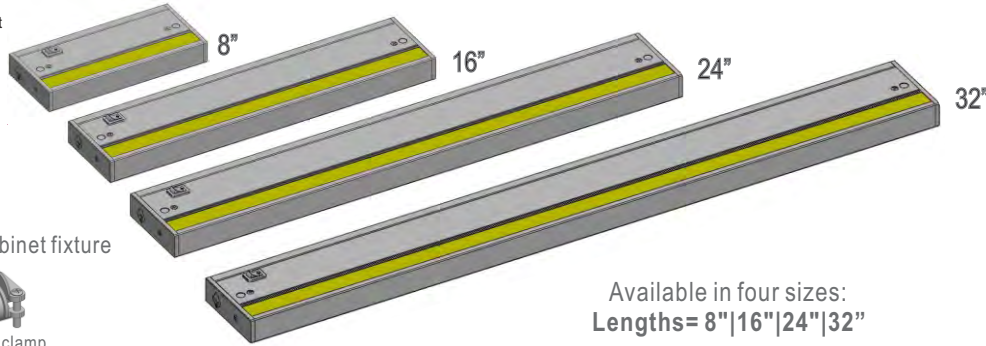

T4E series 120V Premium Diffusion (No Hot Spot) Under-cabinet lighting

Catalog No. _____
 Date _____
 Type _____
 Project _____

- Fixture includes:**
- Complete ready to install Premium Diffusion under-cabinet fixture
 - Captive mounting screw already on fixture
 - 1/2" Die-Cast metallic cable clamp
 - Directly end-to-end connector

Available in four sizes:
 Lengths= 8"|16"|24"|32"

T4E 120V Dimensions for ordering codes:

- 8" order code length = T4E8XX930
- 16" order code length = T4E16XX930
- 24" order code length = T4E24XX930
- 32" order code length = T4E32XX930

Finishes:

Bronze (BZ)

White (WH)

Description

T4E-277V series is our premium diffusion no hot spot work station fixture just under 1" in height. High 90+ CRI provides excellent lighting effects. (Non-dimmable fixture) Cool to touch operation and virtually no heat, no UV or forward heat. Four sizes to choose from, rear raceway cover and 1/2 inch knockout along back and top of fixture for easy access. Modular design for maximum flexibility and quick installation via captive screws.

■ T4E 277V Dimensions for ordering codes:

- 8" order code length = T4E8XX930-277V
- 16" order code length = T4E16XX930-277V
- 24" order code length = T4E24XX930-277V
- 32" order code length = T4E32XX930-277V