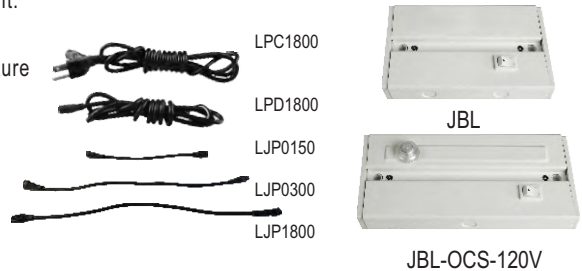

Available accessories for T4E series

1 Item Code	2 Length Code	3 Finish Code	4 CCT Code
T4E	24	WH White BZ Bronze	930 3000K 940 4000K

Technical Specs

- 4 different sizes Premium Diffusion dimmable fixtures
- 5.3~17.3 W dimmable under-cabinet fixtures
- 250 ~ 1100 lumens output
- Hardwired and portable listing
- Linkable up to 400 watt
- Canada / USA ETL listing