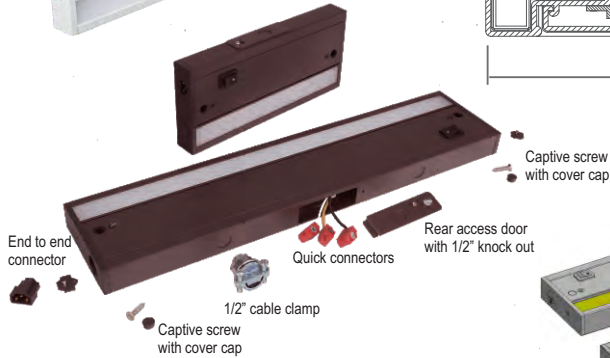

T4E series 120V Premium Diffusion (No Hot Spot) Under-cabinet lighting

Catalog No. _____
 Date _____
 Type _____
 Project _____

- Fixture includes:**
- Complete ready to install Premium Diffusion under-cabinet fixture
 - Captive mounting screw already on fixture
 - 1/2" Die-Cast metallic cable clamp
 - Directly end-to-end connector

Available in four sizes:
 Lengths= 8"|16"|24"|32"

T4E 120V Dimensions for ordering codes:

- 8" order code length = T4E8XX930
- 16" order code length = T4E16XX930
- 24" order code length = T4E24XX930
- 32" order code length = T4E32XX930

Accessories:

Item No.	Description
JBL	Direct wire junction box
JBL-OCS-120V	120V Direct wire Occupancy sensor box

JBL is under UL1598 standard as hardwired junction box available color is white and bronze same as under-cabinet fixtures. For JBL Spec sheet please refer to JBL series for details. Photometric data and LM 79 report please refer to our web site.

Finishes:

Bronze (BZ)

White (WH)

Description

T4E-277V series is our premium diffusion no hot spot work station fixture just under 1" in height. High 90+ CRI provides excellent lighting effects. (Non-dimmable fixture) Cool to touch operation and virtually no heat, no UV or forward heat. Four sizes to choose from, rear raceway cover and 1/2 inch knockout along back and top of fixture for easy access. Modular design for maximum flexibility and quick installation via captive screws.