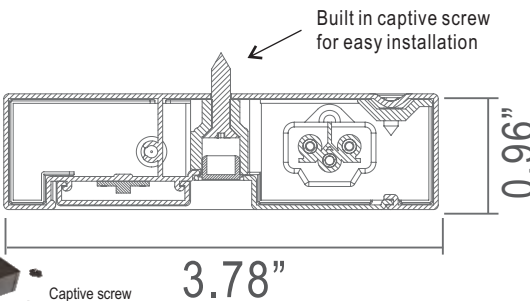

T4E-277V series 277V Premium Diffusion (No Hot Spot) Work Station lighting

Catalog No. _____
Date _____
Type _____
Project _____

■ Fixture includes:

- Complete ready to install Premium Diffusion fixture
- Captive mounting screw already on fixture
- 1/2" Die-Cast metallic cable clamp
- Direct end-to-end connector

■ T4E 277V Dimensions for ordering codes:

- 8" order code length = T4E8XX930-277V
- 16" order code length = T4E16XX930-277V
- 24" order code length = T4E24XX930-277V
- 32" order code length = T4E32XX930-277V

■ Accessories:

Item No.	Description
JBL-OCS-277V	277V Direct wire Occupancy sensor box

JBL-OCS-277V is under UL1598 standard as hardwired junction box available color is white and bronze same as fixtures For JBL-OCS-277V Spec sheet and Photometric data and LM 79 report please refer to our web site