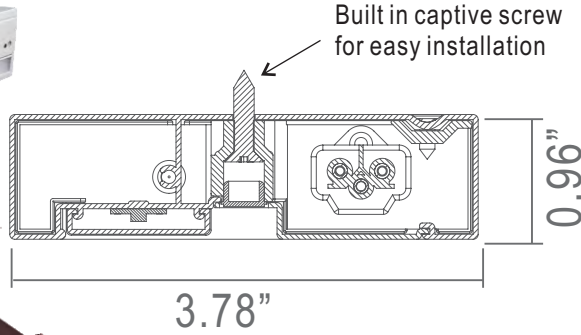

T4E series 120V Premium Diffusion (No Hot Spot) Under-cabinet lighting

Catalog No. _____
 Date _____
 Type _____
 Project _____

- Fixture includes:**
- Complete ready to install Premium Diffusion under-cabinet fixture
 - Captive mounting screw already on fixture
 - 1/2" Die-Cast metallic cable clamp
 - Directly end-to-end connector

Available in four sizes:
 Lengths= 8"|16"|24"|32"

T4E 120V Dimensions for ordering codes:

- 8" order code length = T4E8XX930
- 16" order code length = T4E16XX930
- 24" order code length = T4E24XX930
- 32" order code length = T4E32XX930

■ T4E 277V Dimensions for ordering codes:

- 8" order code length = T4E8XX930-277V
- 16" order code length = T4E16XX930-277V
- 24" order code length = T4E24XX930-277V
- 32" order code length = T4E32XX930-277V