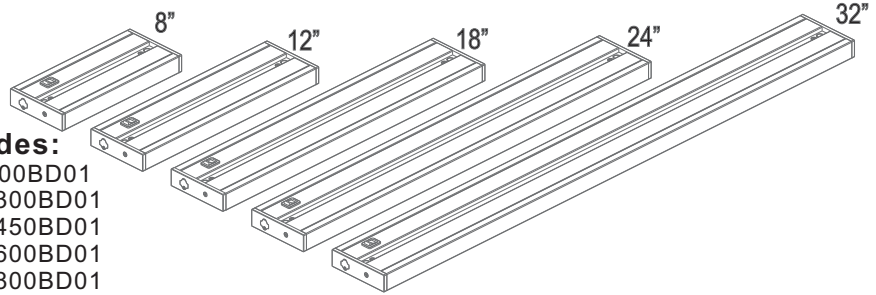

### ■ Fixture includes:

- Complete ready to install under-cabinet fixture
- Captive mounting screw already on fixture
- 1/2" Die-Cast metallic cable clamp
- Directly end-to-end connector

### ■ T4 series Dimensions for ordering codes:

- 8" fixture total length = 8.70" order code length = L200BD01
- 12" fixture total length = 12.30" order code length = L300BD01
- 18" fixture total length = 18.20" order code length = L450BD01
- 24" fixture total length = 24.20" order code length = L600BD01
- 32" fixture total length = 32.70" order code length = L800BD01