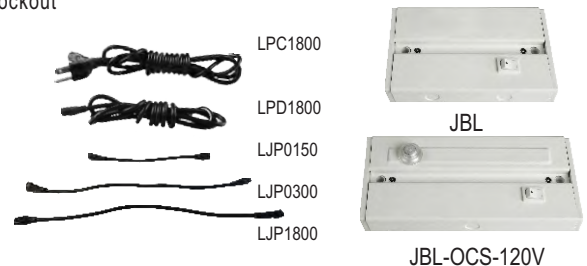

Available accessories for T4 series

Example: To order T4 under-cabinet fixture in 24" white and 3000K = **T4L600BD01WH830**

1 Item Code	2 Length Code	3 Finish Code	4 CCT Code
T4	L600BD01	<table border="1"> <tr> <td>WH</td> <td>White</td> </tr> <tr> <td>BZ</td> <td>Bronze</td> </tr> </table>	<table border="1"> <tr> <td>830</td> <td>3000K</td> </tr> <tr> <td>840</td> <td>4000K</td> </tr> </table>

Technical Specs

- 5 different sizes dimmable under-cabinet fixtures
- 2.8~10.8 W dimmable under-cabinet fixtures
- Typical 250 lumen/foot
- Listing for hardwired and portable application
- Dimmable
- Linkable up to 400 watt
- Comply with Energy Star certifications.