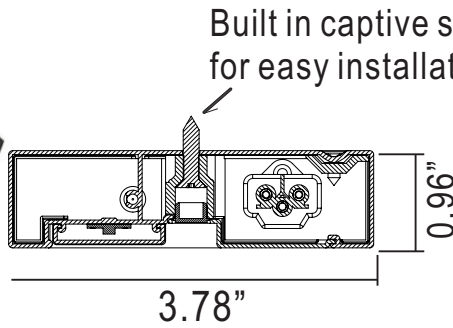

T4 series 120V Dimmable Under-cabinet lighting