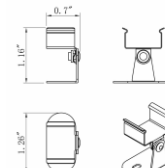

1. P3-PWR-DC (DC Plug Power Connector)
2. P3-FLEX (Flex Connector)
3. P3-PWR (Open Connector)

P3-CON(End to end Connector)

P3-CLIP (Flat Mounting Bracket) H=0.44"

P3-CLIP45 (90 Degree Bracket) H=0.81"

P3-CLIPSM (Swivel Bracket) H=1.16"

Description

P3 series LED Light bar is a 24V interlocking rigid cove light. It produces even illumination with out hot spot from a 1 & 2 foot length and 3/4" by 5/8" profile. Optional 90 degree swivel mounts for versatility. Dimmable driver specified separately. 12" DC or open powerfeed and 12" jumper connector are also available. Max 20 ft run or 40 ft (20 ft off each powerfeed) with center feed from same driver. 3000K or 4000K, 280 lumens with 80+ CRI. (Optional 90+ CRI is available). ETL listed for USA & Canada.