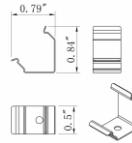

P3 SERIES Premium Diffusion Light Bar

Catalog No. _____

P3 series Led Light Bar
available in 12" & 24"

P3 fixture includes
with 2 x P3-CLIP
1 x P3-CON Connector
and mounting screws

Date _____

Type _____

Project _____

1. P3-PWR-DC (DC Plug Power Connector)
2. P3-FLEX (Flex Connector)
3. P3-PWR (Open Connector)

P3-CON(End to end Connector)

P3-CLIP (Flat Mounting Bracket) H=0.44"

P3-CLIP45 (90 Degree Bracket) H=0.81"

P3-CLIPSM (Swivel Bracket) H=1.16"

Description

P3 series LED Light bar is a 24V interlocking rigid cove light. It produces even illumination with out hot spot from a 1 & 2 foot length and 3/4" by 5/8" profile. Optional 90 degree swivel mounts for versatility. Dimmable driver specified separately. 12" DC or open powerfeed and 12" jumper connector are also available. Max 20 ft run or 40 ft (20 ft off each powerfeed) with center feed from same driver. 3000K or 4000K, 280 lumens with 80+ CRI. (Optional 90+ CRI is available). ETL listed for USA & Canada.

- 12" / 24" length linkable aluminum housing interlink system

- Included: flat mounting clip & interconnection

Optional Accessories

- powerfeed P3-PWR
- flexible jumper connector P3-FLEX
- hard docking connector P3-CON
- 0° fixed mounting clips P3-CLIP
- 45° swivel mounting clips P3-CLIP45
- 90° swivel mounting clips P3-CLIPSM