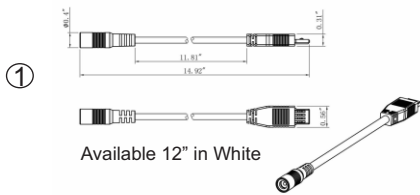

P3 SERIES Premium Diffusion Light Bar

Catalog No. _____

P3 series Led Light Bar
available in 12" & 24"

P3 fixture includes
with 2 x P3-CLIP
1 x P3-CON Connector
and mounting screws

Date _____

Type _____

Project _____

1. P3-PWR-DC (DC Plug Power Connector)
2. P3-FLEX (Flex Connector)
3. P3-PWR (Open Connector)

P3-CON(End to end Connector)

P3-CLIP (Flat Mounting Bracket) H=0.44"

P3-CLIP45 (90 Degree Bracket) H=0.81"

P3-CLIPSM (Swivel Bracket) H=1.16"

Description

P3 series LED Light bar is a 24V interlocking rigid cove light. It produces even illumination with out hot spot from a 1 & 2 foot length and 3/4" by 5/8" profile. Optional 90 degree swivel mounts for versatility. Dimmable driver specified separately. 12" DC or open powerfeed and 12" jumper connector are also available. Max 20 ft run or 40 ft (20 ft off each powerfeed) with center feed from same driver. 3000K or 4000K, 280 lumens with 80+ CRI. (Optional 90+ CRI is available). ETL listed for USA & Canada.

- 12" / 24" length linkable aluminum housing interlink system

- Included: flat mounting clip & interconnection

Optional Accessories

- powerfeed P3-PWR
- flexible jumper connector P3-FLEX
- hard docking connector P3-CON
- 0° fixed mounting clips P3-CLIP
- 45° swivel mounting clips P3-CLIP45
- 90° swivel mounting clips P3-CLIPSM