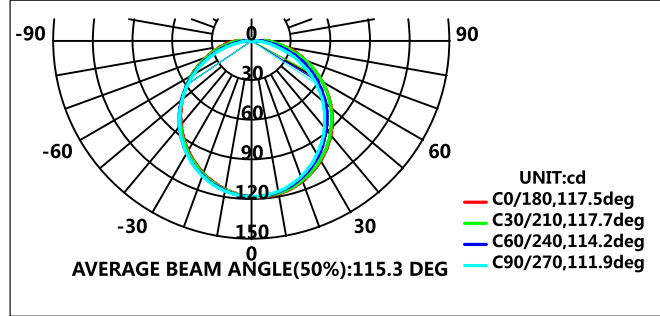

Description

P3 series LED Light bar is a 24V interlocking rigid cove light. It produces even illumination with out hot spot from a 1 & 2 foot length and 3/4" by 5/8" profile. Optional 90 degree swivel mounts for versatility. Dimmable driver specified separately. 12" DC or open powerfeed and 12" jumper connector are also available. Max 20 ft run or 40 ft (20 ft off each powerfeed) with center feed from same driver. 3000K or 4000K, 280 lumens with 80+ CRI. (Optional 90+ CRI is available). ETL listed for USA & Canada.

LED Performance

- LED: 2835
- SDCM: 3 Step Macadam Elipse
- CCT: 3000K, 4000K
- CRI: >80 Typically 83 (Optional 90+ CRI is available)
- LIFE: 70% of initial lumens after 50,000 hrs

Warranty: 5 Year Limited Fixture Warranty

Ordering Codes

Follow the steps to specify your fixture. To order a 12" in 3000K

example:

Technical Specs

- 4.8W, 24V DC constant voltage input
- 280 lumen
- Standard Output 48 LEDs
- Dimmable (with Dimming Driver) **See JCLD driver Spec sheet**
- Specify Driver separately

- 12" / 24" length linkable aluminum housing interlink system

- Included: flat mounting clip & interconnection

Optional Accessories

- powerfeed P3-PWR
- flexible jumper connector P3-FLEX
- hard docking connector P3-CON
- 0° fixed mounting clips P3-CLIP
- 45° swivel mounting clips P3-CLIP45
- 90° swivel mounting clips P3-CLIPSM

1 Base Code	2 Code Length	3 Code Colour	4 Code CRI.	5 Code Temperature
P3	12 12 inch 24 24 inch	SV silver	8 80+ 9 90+	30 3000K 40 4000K