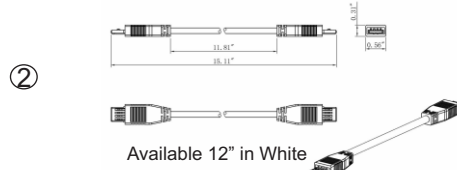

P3 SERIES Premium Diffusion Light Bar

Catalog No. _____

P3 series Led Light Bar
available in 12" & 24"

P3 fixture includes
with 2 x P3-CLIP
1 x P3-CON Connector
and mounting screws

Date _____

Type _____

Project _____

1. P3-PWR-DC (DC Plug Power Connector)
2. P3-FLEX (Flex Connector)
3. P3-PWR (Open Connector)

P3-CON(End to end Connector)

P3-CLIP (Flat Mounting Bracket) H=0.44"

P3-CLIP45 (90 Degree Bracket) H=0.81"

P3-CLIPSM (Swivel Bracket) H=1.16"

Description

P3 series LED Light bar is a 24V interlocking rigid cove light. It produces even illumination with out hot spot from a 1 & 2 foot length and 3/4" by 5/8" profile. Optional 90 degree swivel mounts for versatility. Dimmable driver specified separately. 12" DC or open powerfeed and 12" jumper connector are also available. Max 20 ft run or 40 ft (20 ft off each powerfeed) with center feed from same driver. 3000K or 4000K, 280 lumens with 80+ CRI. (Optional 90+ CRI is available). ETL listed for USA & Canada.

- 12" / 24" length linkable aluminum housing interlink system

- Included: flat mounting clip & interconnection

Optional Accessories

- powerfeed P3-PWR
- flexible jumper connector P3-FLEX
- hard docking connector P3-CON
- 0° fixed mounting clips P3-CLIP
- 45° swivel mounting clips P3-CLIP45
- 90° swivel mounting clips P3-CLIPSM