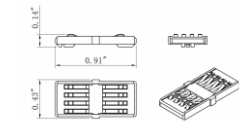

P3 SERIES Premium Diffusion Light Bar

Catalog No. _____

P3 series Led Light Bar
available in 12" & 24"

P3 fixture includes
with 2 x P3-CLIP
1 x P3-CON Connector
and mounting screws

Date _____

Type _____

Project _____

1. P3-PWR-DC (DC Plug Power Connector)
2. P3-FLEX (Flex Connector)
3. P3-PWR (Open Connector)

P3-CON(End to end Connector)

P3-CLIP (Flat Mounting Bracket) H=0.44"

P3-CLIP45 (90 Degree Bracket) H=0.81"

P3-CLIPSM (Swivel Bracket) H=1.16"

Description

P3 series LED Light bar is a 24V interlocking rigid cove light. It produces even illumination with out hot spot from a 1 & 2 foot length and 3/4" by 5/8" profile. Optional 90 degree swivel mounts for versatility. Dimmable driver specified separately. 12" DC or open powerfeed and 12" jumper connector are also available. Max 20 ft run or 40 ft (20 ft off each powerfeed) with center feed from same driver. 3000K or 4000K, 280 lumens with 80+ CRI. (Optional 90+ CRI is available). ETL listed for USA & Canada.

- 12" / 24" length linkable aluminum housing interlink system

- Included: flat mounting clip & interconnection

Optional Accessories

- powerfeed P3-PWR
- flexible jumper connector P3-FLEX
- hard docking connector P3-CON
- 0° fixed mounting clips P3-CLIP
- 45° swivel mounting clips P3-CLIP45
- 90° swivel mounting clips P3-CLIPSM