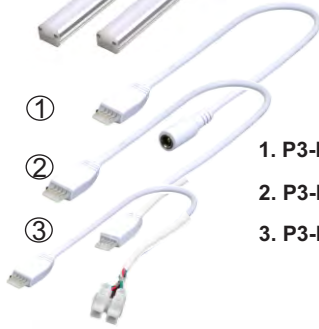

P3 SERIES Premium Diffusion Light Bar

Catalog No. _____

P3 series Led Light Bar
available in 12" & 24"

P3 fixture includes
with 2 x P3-CLIP
1 x P3-CON Connector
and mounting screws

Date _____

Type _____

Project _____

1. P3-PWR-DC (DC Plug Power Connector)
2. P3-FLEX (Flex Connector)
3. P3-PWR (Open Connector)

P3-CON(End to end Connector)

P3-CLIP (Flat Mounting Bracket) H=0.44"

P3-CLIP45 (90 Degree Bracket) H=0.81"

P3-CLIPSM (Swivel Bracket) H=1.16"

Description

P3 series LED Light bar is a 24V interlocking rigid cove light. It produces even illumination with out hot spot from a 1 & 2 foot length and 3/4" by 5/8" profile. Optional 90 degree swivel mounts for versatility. Dimmable driver specified separately. 12" DC or open powerfeed and 12" jumper connector are also available. Max 20 ft run or 40 ft (20 ft off each powerfeed) with center feed from same driver. 3000K or 4000K, 280 lumens with 80+ CRI. (Optional 90+ CRI is available). ETL listed for USA & Canada.

- 12" / 24" length linkable aluminum housing interlink system

- Included: flat mounting clip & interconnection

Optional Accessories

- powerfeed P3-PWR
- flexible jumper connector P3-FLEX
- hard docking connector P3-CON
- 0° fixed mounting clips P3-CLIP
- 45° swivel mounting clips P3-CLIP45
- 90° swivel mounting clips P3-CLIPSM