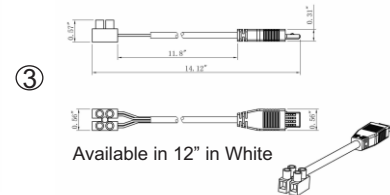

P3 SERIES Premium Diffusion Light Bar

Catalog No. _____

P3 series Led Light Bar
available in 12" & 24"

P3 fixture includes
with 2 x P3-CLIP
1 x P3-CON Connector
and mounting screws

Date _____

Type _____

Project _____

1. P3-PWR-DC (DC Plug Power Connector)
2. P3-FLEX (Flex Connector)
3. P3-PWR (Open Connector)

P3-CON(End to end Connector)

P3-CLIP (Flat Mounting Bracket) H=0.44"

P3-CLIP45 (90 Degree Bracket) H=0.81"

P3-CLIPSM (Swivel Bracket) H=1.16"

Description

P3 series LED Light bar is a 24V interlocking rigid cove light. It produces even illumination with out hot spot from a 1 & 2 foot length and 3/4" by 5/8" profile. Optional 90 degree swivel mounts for versatility. Dimmable driver specified separately. 12" DC or open powerfeed and 12" jumper connector are also available. Max 20 ft run or 40 ft (20 ft off each powerfeed) with center feed from same driver. 3000K or 4000K, 280 lumens with 80+ CRI. (Optional 90+ CRI is available). ETL listed for USA & Canada.

- 12" / 24" length linkable aluminum housing interlink system

- Included: flat mounting clip & interconnection

Optional Accessories

- powerfeed P3-PWR
- flexible jumper connector P3-FLEX
- hard docking connector P3-CON
- 0° fixed mounting clips P3-CLIP
- 45° swivel mounting clips P3-CLIP45
- 90° swivel mounting clips P3-CLIPSM