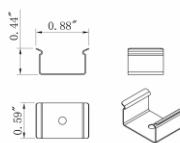

P3 SERIES Premium Diffusion Light Bar

Catalog No. _____

P3 series Led Light Bar
available in 12" & 24"

P3 fixture includes
with 2 x P3-CLIP
1 x P3-CON Connector
and mounting screws

Date _____

Type _____

Project _____

1. P3-PWR-DC (DC Plug Power Connector)
2. P3-FLEX (Flex Connector)
3. P3-PWR (Open Connector)

P3-CON(End to end Connector)

P3-CLIP (Flat Mounting Bracket) H=0.44"

P3-CLIP45 (90 Degree Bracket) H=0.81"

P3-CLIPSM (Swivel Bracket) H=1.16"

Description

P3 series LED Light bar is a 24V interlocking rigid cove light. It produces even illumination with out hot spot from a 1 & 2 foot length and 3/4" by 5/8" profile. Optional 90 degree swivel mounts for versatility. Dimmable driver specified separately. 12" DC or open powerfeed and 12" jumper connector are also available. Max 20 ft run or 40 ft (20 ft off each powerfeed) with center feed from same driver. 3000K or 4000K, 280 lumens with 80+ CRI. (Optional 90+ CRI is available). ETL listed for USA & Canada.