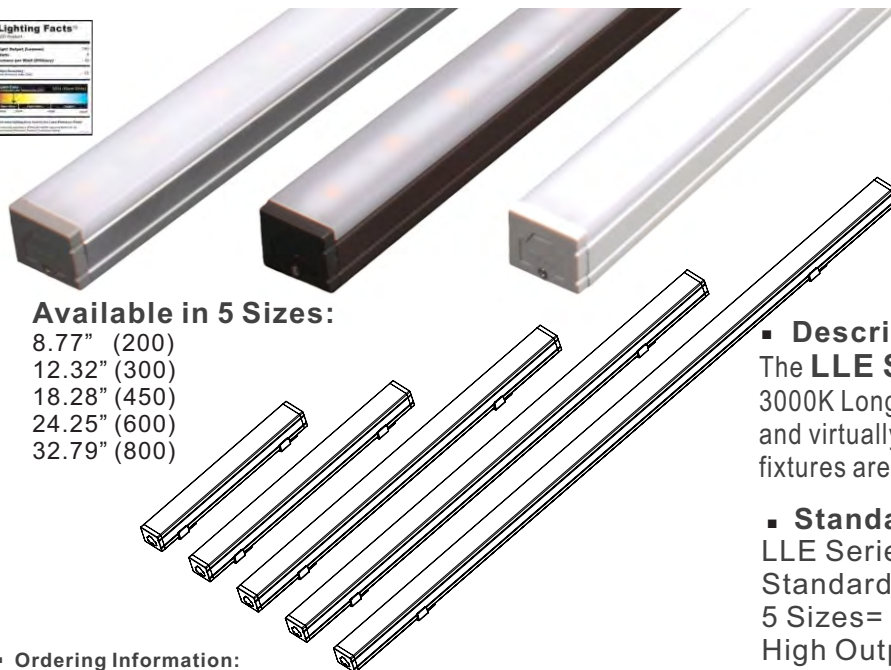

LLE series 120V Dimmable Linear LED Strip Lighting

Catalog No. _____
 Date _____
 Type _____
 Project _____

Available in 5 Sizes:

- 8.77" (200)
- 12.32" (300)
- 18.28" (450)
- 24.25" (600)
- 32.79" (800)

Standard (01) and High Output (02) Lumens:

LLE Series is available in:
 Standard Output
 5 Sizes= 8",12",18",24",32"
 High Output
 3 Sizes= 12",18",24"

Fixture includes:

2 Angle adjustable mounting brackets, sets 0-90°
 Direct end to end connector.

Ordering Information:

Item No.	Description
LLE200BD01XXXXX	8.77",7LEDs,2.8W(175lm) STD Output
LLE300BD01XXXXX	12.32",10LEDs,4W(250lm) STD Output
LLE300BD02XXXXX	12.32",20LEDs,8W(500lm) High Output
LLE450BD01XXXXX	18.28",15LEDs,6W(375lm) STD Output
LLE450BD02XXXXX	18.28",30LEDs,12W(750lm) High Output
LLE600BD01XXXXX	24.25",20LEDs,8W(500lm)STD Output
LLE600BD02XXXXX	24.25",40LEDs,16W(1000lm) High Output
LLE800BD01XXXXX	32.79",27LEDs,10.8W(675lm)STD Output

Example: To order LLE Linear LED Strip fixture in 24" white and 3000K = **LLE600BD01WH830**

Finishes:

Dimensions:

H=0.94", W=1.1" angle adjustable

Technical Specs

- 5 different sizes dimmable Linear LED fixtures
- 2.8~16 W dimmable fixtures
- Typical 250 / 500 lumen/foot
- Listing for hardwired and portable application
- Dimmable (with Dimming Driver)
- Linkable up to 400 watt
- Comply with Energy Star certifications.