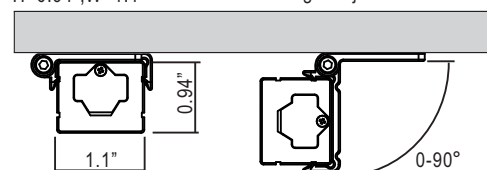

LJP & LPC cords available in **black or white** color only.

LED Performance

- LED: 5630
- SDCM: 3 Step Macadam Elipse
- CCT: 3000K, 4000K
- CRI: >80 Typically 83 (Optional 90+ CRI is available)
- LIFE: 70% of initial lumens after 50,000 hrs
- Warranty: 5 Year Limited Fixture Warranty

Example: To order LLE Linear LED Strip fixture in 24" white and 3000K = **LLE600BD01WH830**

Finishes:

Dimensions:

H=0.94", W=1.1" angle adjustable

Technical Specs

- 5 different sizes dimmable Linear LED fixtures
- 2.8~16 W dimmable fixtures
- Typical 250 / 500 lumen/foot
- Listing for hardwired and portable application
- Dimmable (with Dimming Driver)
- Linkable up to 400 watt
- Comply with Energy Star certifications.