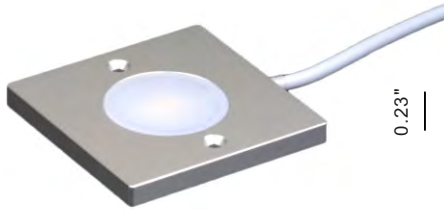

DL 2.5 SERIES 12V Puck lights

Catalog No. _____

Date _____

Type _____

Project _____

DL2.5S-SA (Surface mount Square fixture)

DL2.5S

DL2.5R/RD

SA (Silver) BK (Black)

DL2.5RD-SA (Round recessed or surface mount daisy chain fixture)

DL2.5R-SA (Round recessed or surface fixture)

Plug in DC12V power adaptor

DSA-006 1 to 4 splitter

DSA-006 1 to 6 splitter

JCLD Dimmable drivers

Description

DL2.5 series is a 2.5" Round or Square LED puck light that runs on a 12Vdc system. It provides even illumination from a single light source. Optional 1-to-4 and 1-to-6 splitter patches are available for multi-puck installation. It is dimmable with any 12Vdc constant voltage dimmable driver or a 12Vdc PWM dimmer. It can be surface mount or recessed mount and is suitable for any under cabinet application. It produces 240 lm output at 3W and it comes with 3000K and 4000K with CRI >80. Optional 90+ CRI is also available.