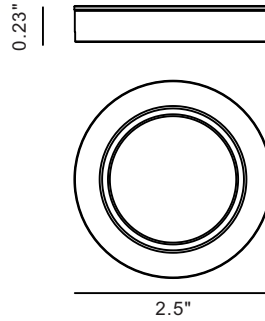

DL 2.5 SERIES 12V Puck lights

Catalog No. _____

Date _____

Type _____

Project _____

DL2.5S-SA (Surface mount Square fixture)

DL2.5S

DL2.5R/RD

SA (Silver) BK (Black)

DL2.5RD-SA (Round recessed or surface mount daisy chain fixture)

DL2.5R-SA (Round recessed or surface fixture)

Plug in DC12V power adaptor

DSA-006 1 to 4 splitter

DSA-006 1 to 6 splitter

① Base Code	② Code Type	③ Code CRI.	④ Code Temperature	⑤ Code Colour												
DL2.5	RD	<table border="1"> <tr><td>8</td><td>80+</td></tr> <tr><td>9</td><td>90+</td></tr> </table>	8	80+	9	90+	<table border="1"> <tr><td>30</td><td>3000K</td></tr> <tr><td>40</td><td>4000K</td></tr> </table>	30	3000K	40	4000K	<table border="1"> <tr><td>SA</td><td>Silver</td></tr> <tr><td>BK</td><td>Black</td></tr> </table>	SA	Silver	BK	Black
8	80+															
9	90+															
30	3000K															
40	4000K															
SA	Silver															
BK	Black															