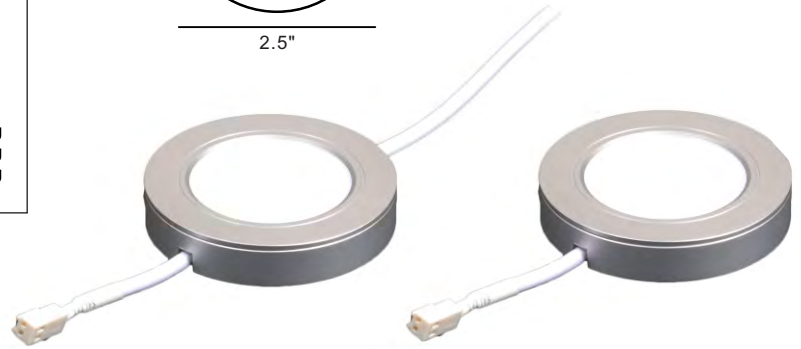

DL 2.5 SERIES 12V Puck lights

Catalog No. _____

Date _____

Type _____

Project _____

DL2.5S-SA (Surface mount Square fixture)

DL2.5S

DL2.5R/RD

SA (Silver) BK (Black)

DL2.5RD-SA (Round recessed or surface mount daisy chain fixture)

DL2.5R-SA (Round recessed or surface fixture)

Plug in DC12V power adaptor

DSA-006 1 to 4 splitter

DSA-006 1 to 6 splitter

JCLD Dimmable drivers

Description

DL2.5 series is a 2.5" Round or Square LED puck light that runs on a 12Vdc system. It provides even illumination from a single light source. Optional 1-to-4 and 1-to-6 splitter patches are available for multi-puck installation. It is dimmable with any 12Vdc constant voltage dimmable driver or a 12Vdc PWM dimmer. It can be surface mount or recessed mount and is suitable for any under cabinet application. It produces 240 lm output at 3W and it comes with 3000K and 4000K with CRI >80. Optional 90+ CRI is also available.

Technical Specs

- 3.0W, 12V DC constant voltage input
- Typical 240 lumen
- Standard Output single COB LED
- Dimmable (with Dimming Driver)
- DL2.5RD is daisy chain for multiple fixtures
- Use with **JCLD** Magnetic LED driver for dimming