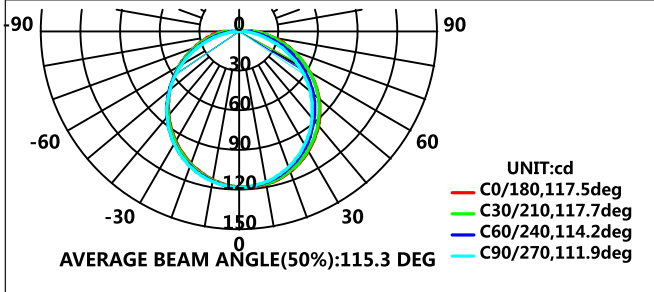

DL2.5S-SA (Surface mount Square fixture)

SA (Silver) BK (Black)