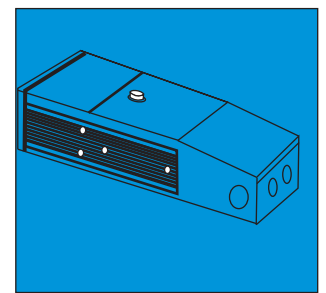

DL 2.5 SERIES 12V Puck lights

Catalog No. _____

Date _____

Type _____

Project _____

DL2.5S-SA (Surface mount Square fixture)

DL2.5S

DL2.5R/RD

SA (Silver) BK (Black)

DL2.5RD-SA (Round recessed or surface mount daisy chain fixture)

DL2.5R-SA (Round recessed or surface fixture)

Plug in DC12V power adaptor

DSA-006 1 to 4 splitter

DSA-006 1 to 6 splitter

JCLD Dimmable drivers

Description

DL2.5 series is a 2.5" Round or Square LED puck light that runs on a 12Vdc system. It provides even illumination from a single light source. Optional 1-to-4 and 1-to-6 splitter patches are available for multi-puck installation. It is dimmable with any 12Vdc constant voltage dimmable driver or a 12Vdc PWM dimmer. It can be surface mount or recessed mount and is suitable for any under cabinet application. It produces 240 lm output at 3W and it comes with 3000K and 4000K with CRI >80. Optional 90+ CRI is also available.