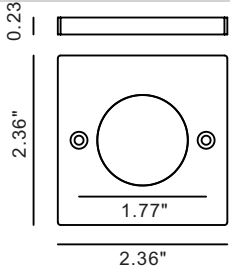

DL 2.5 SERIES 12V Puck lights

Catalog No. _____

Date _____

Type _____

Project _____